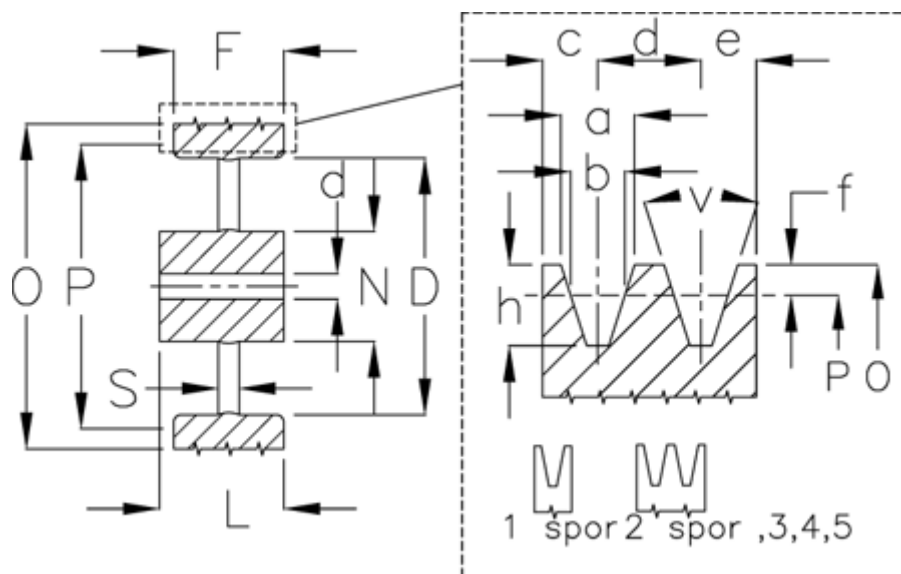

Article number: 60410245002

Description: V-belt pulley, no bore C 450/2

Measures

D	= 393	S	= 20
d	= 25	Type = C	
F	= 59.5		
L	= 70		
N	= 110		
Number of ribs	= 2		
O	= 459.6		
P	= 450		